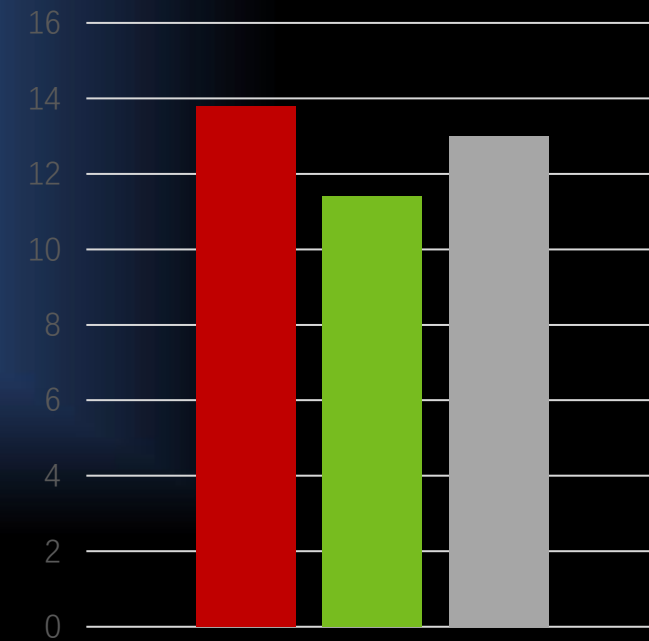

Cutting Torque (N.m)

Peak Instantaneous Power **4kW**

Blade Tip Speed **96m/s**

Delivers **27HP** performance

Anti-Block Cutting System

SLOPE GUARD

***Built-in Vehicle Attitude Sensors**

***Automatically Adjusts Output for Various Slope Conditions**