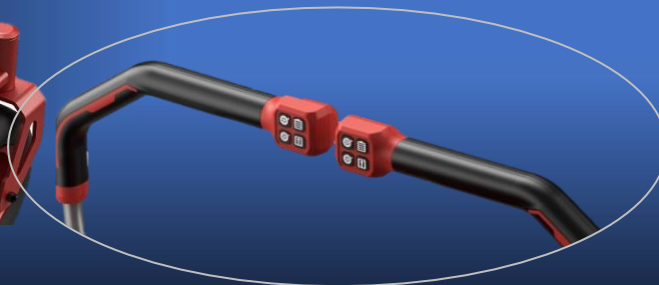

DCK

58V ZERO-TURN Riding Mower

MILLIMETRE-LEVEL HEIGHT ADJUSTMENT

- Cutting height adjustment: 40-115mm

LOW-LIGHT OPERATION

- 150° Ultra-Wide Work Light
- LED Daytime running light(DRL)

ERGONOMIC SEAT SYSTEM

ERGONOMIC SEAT SYSTEM

- Integrated seat and floorboard Suspension
- Extra rib and neck support
- Reduces vibration by 20% more than traditional seat suspension

Dual Control Panel

- **6.75" TFT Screen**

provides detailed informations:

- Detailed Battery Status
- Speed
- Error Info. and solutions

- **Fingertip Panel**

saves you from heads down during busy work:

- Speed Control
- LED Light Switch
- Battery Indicator

Horsepower

27HP

Travel Speed