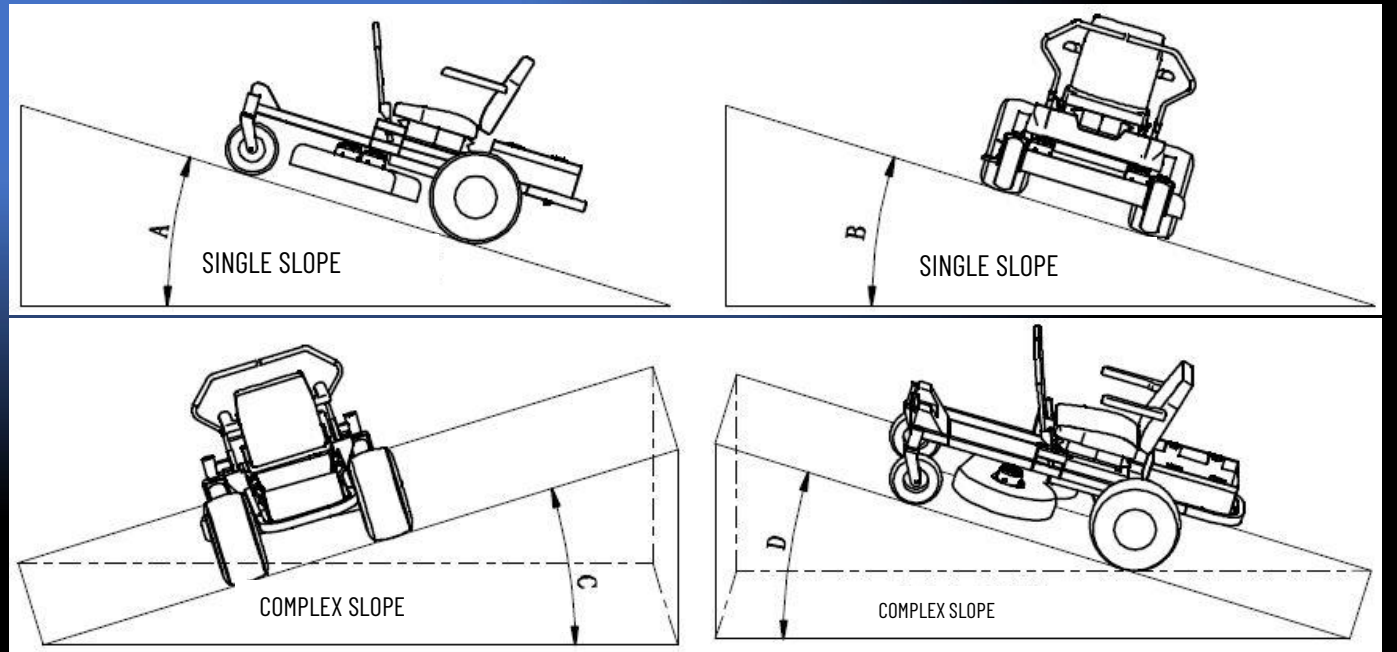

Cutting Torque (N.m)

Peak Instantaneous Power **4kW**

Blade Tip Speed **96m/s**

Delivers **27HP** performance

Anti-Block Cutting System

SLOPE GUARD

***Built-in Vehicle Attitude Sensors**

***Automatically Adjusts Output for Various Slope Conditions**

***Ensures Safe Operation on Inclines**

Precise Control

LKA™ AI Path Holding System

Vehicle Attitude Control System

Slippery & Rutted Terrain Simulation Test

Performance with LKA™ Technology

Rear Blind Spot Monitoring Radar
Specially Engineered for Hidden Danger Zones