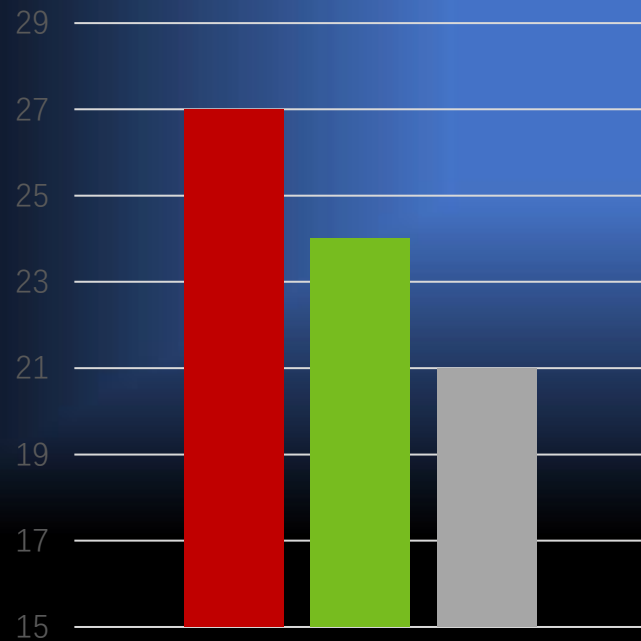

Travel Speed (km/h)