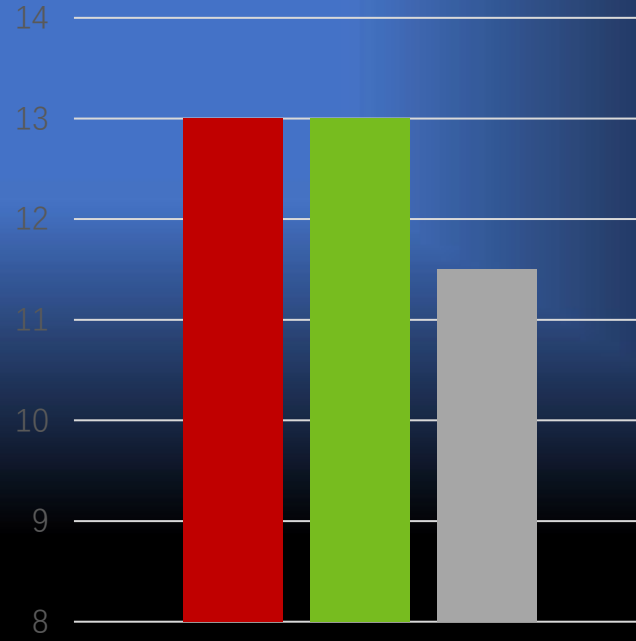

Cutting Torque (N.m)

Peak Instantaneous Power **4kW**

Blade Tip Speed **96m/s**

Delivers **27HP** performance

Anti-Block Cutting System

SLOPE GUARD

***Built-in Vehicle Attitude Sensors**

***Automatically Adjusts Output for Various Slope Conditions**